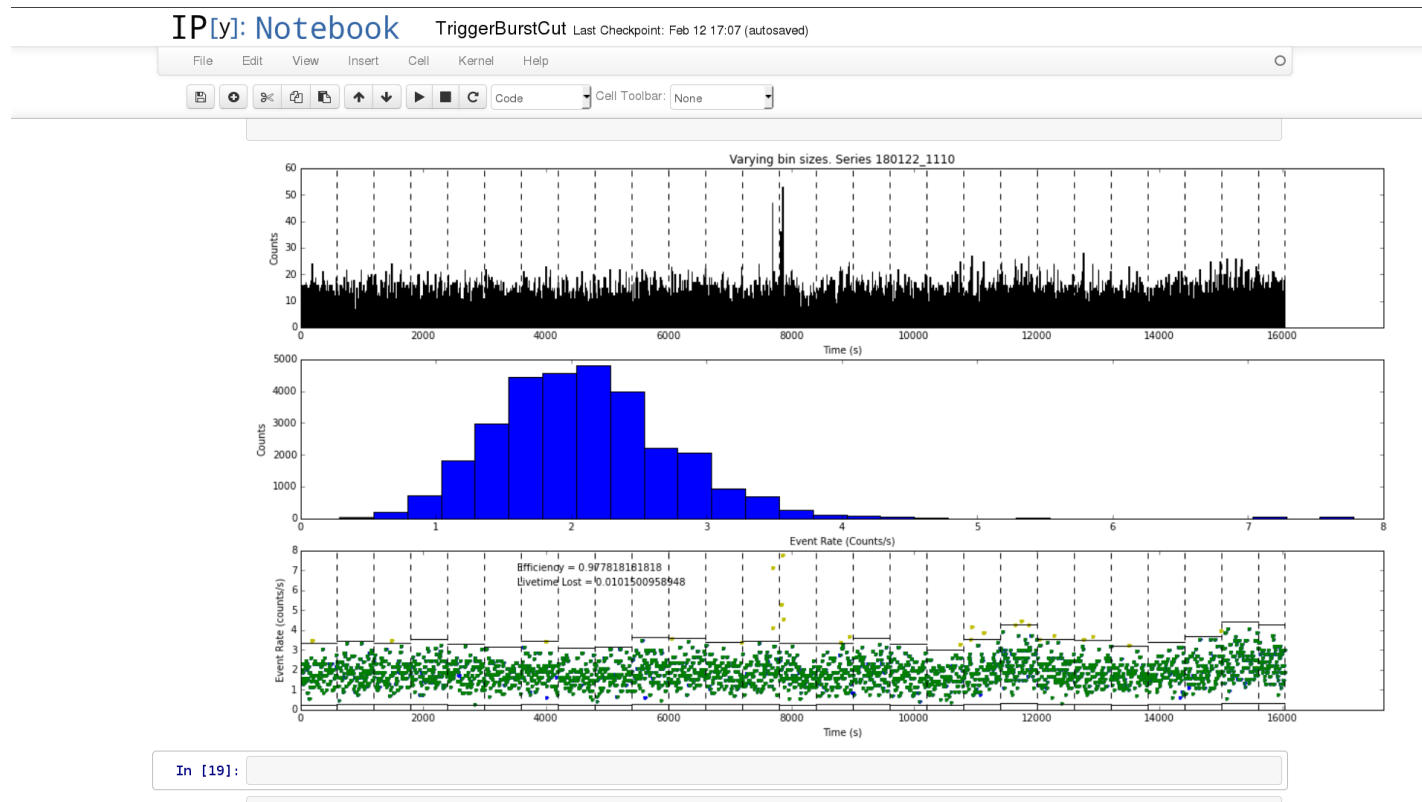

Weekly Meeting

Feb 28th 2018

Trigger Burst Cut

- http://titus.stanford.edu/cdms_restricted/detector_physics/HV/ebook/180224_mw/note.html

Adjacent Events Cut

- 180122_1110

Adjacent Events Cut

Adjacent Events Cut

Adjacent Events Cut

Adjacent Events Cut

- 180210_0107

Adjacent Events Cut

Adjacent Events Cut

Adjacent Events Cut