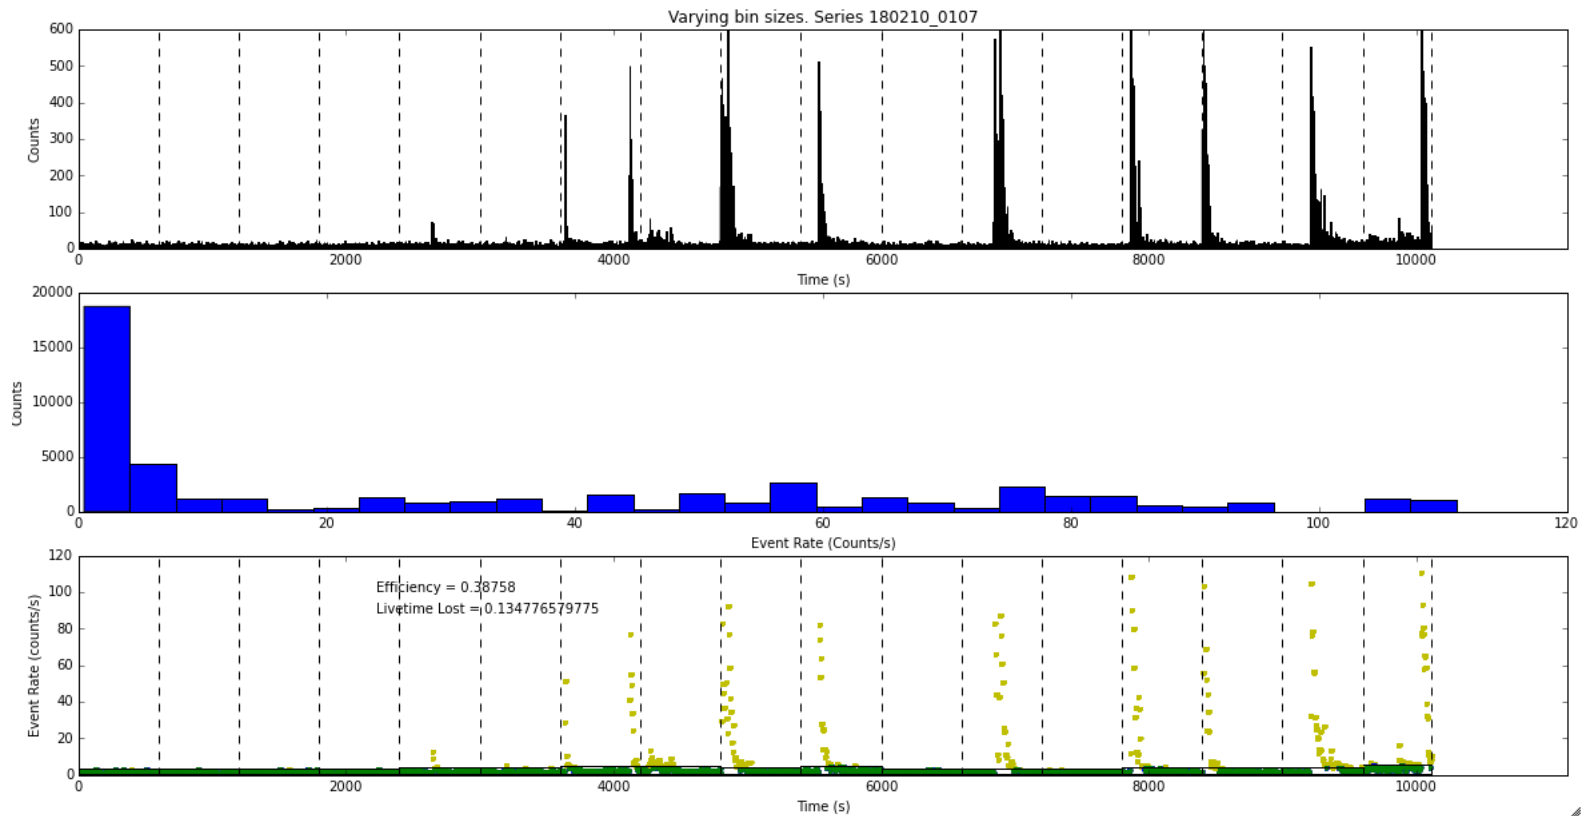

Weekly Meeting

Feb 28th 2018

Trigger Burst Cut

- http://titus.stanford.edu/cdms_restricted/detector_physics/HV/ebook/180224_mw/note.html

Adjacent Events Cut

- 180122_1110

Adjacent Events Cut

Adjacent Events Cut

Adjacent Events Cut

Adjacent Events Cut

- 180210_0107

Adjacent Events Cut

Adjacent Events Cut

Adjacent Events Cut